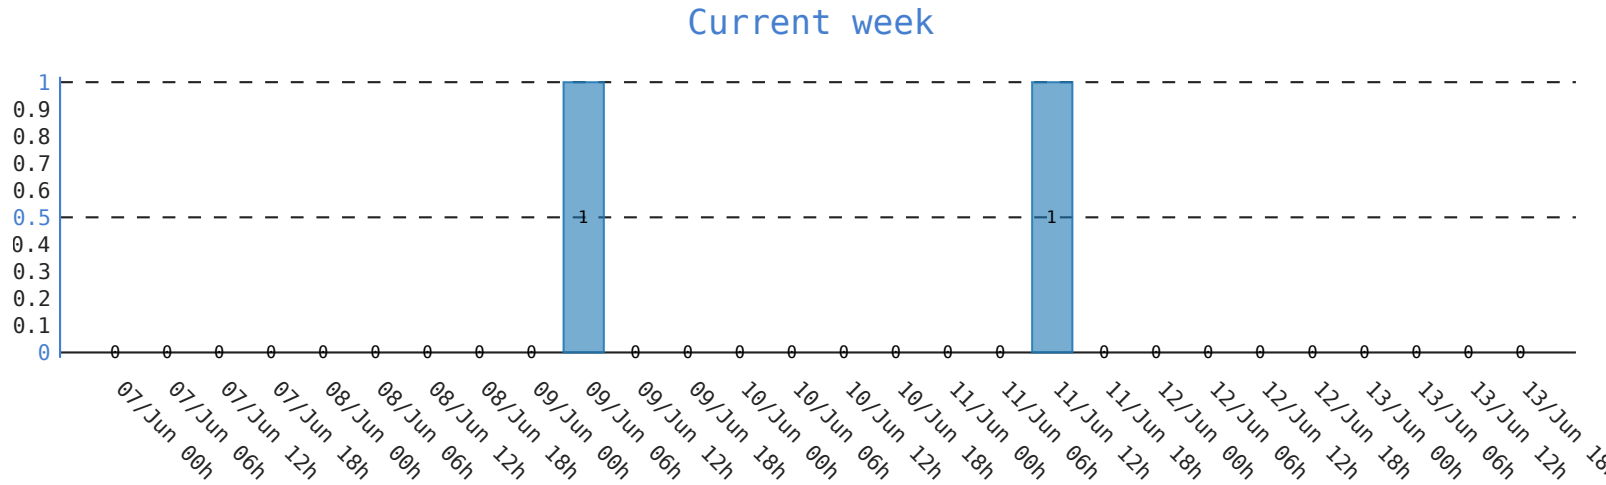

example.com

Uptime ● Objective: 99.90%

Current week

99.92%

Current Value

8 minutes

Downtime cumulated

Tendency

Previous week

99.99%

Previous Value

example.com

Number Incident ● Objective: 10

2
Current Value

^
Tendency

1
Previous Value

example.com

Response Time ● Objective: 400ms

Current week

887ms

Current Value

Tendency

Previous week

895ms