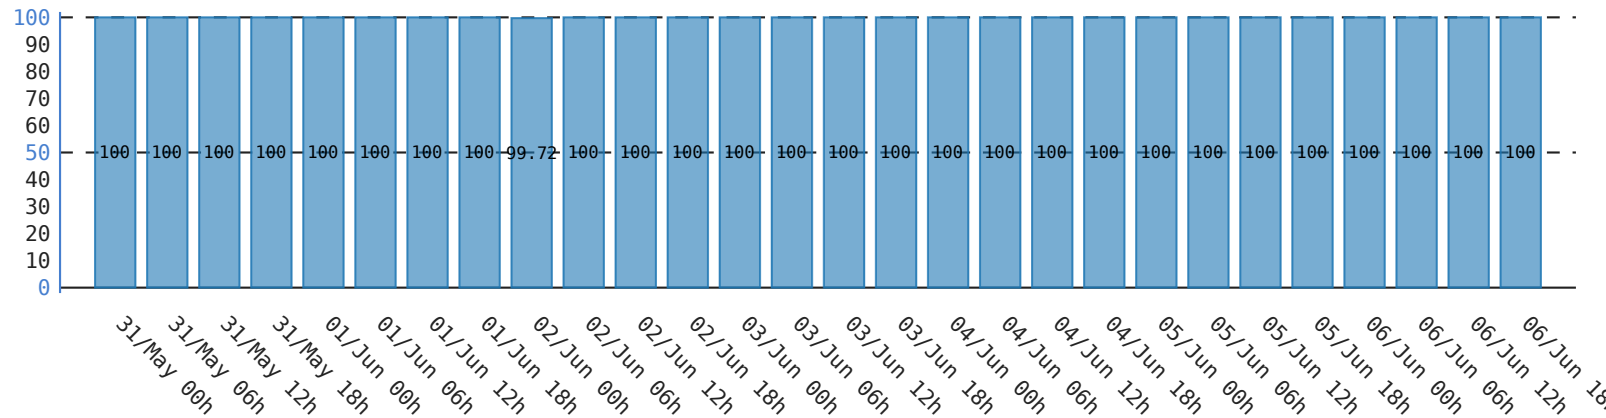

example.com

Uptime ● Objective: 99.90%

Current week

99.92%

Current Value

8 minutes

Downtime cumulated

Tendency

Previous week

99.99%

Previous Value

example.com

Number Incident ● Objective: 10

2
Current Value

^
Tendency

1
Previous Value

example.com

Response Time ● Objective: 400ms

Current week

887ms

Current Value

Tendency

Previous week

895ms

Previous Value

Downtime list for example.com

Start Time

Wednesday 09 June 2021 09:36:49 (UTC)

Friday 11 June 2021 12:22:02 (UTC)

End Time

Wednesday 09 June 2021 09:38:49 (UTC)

Friday 11 June 2021 12:28:02 (UTC)