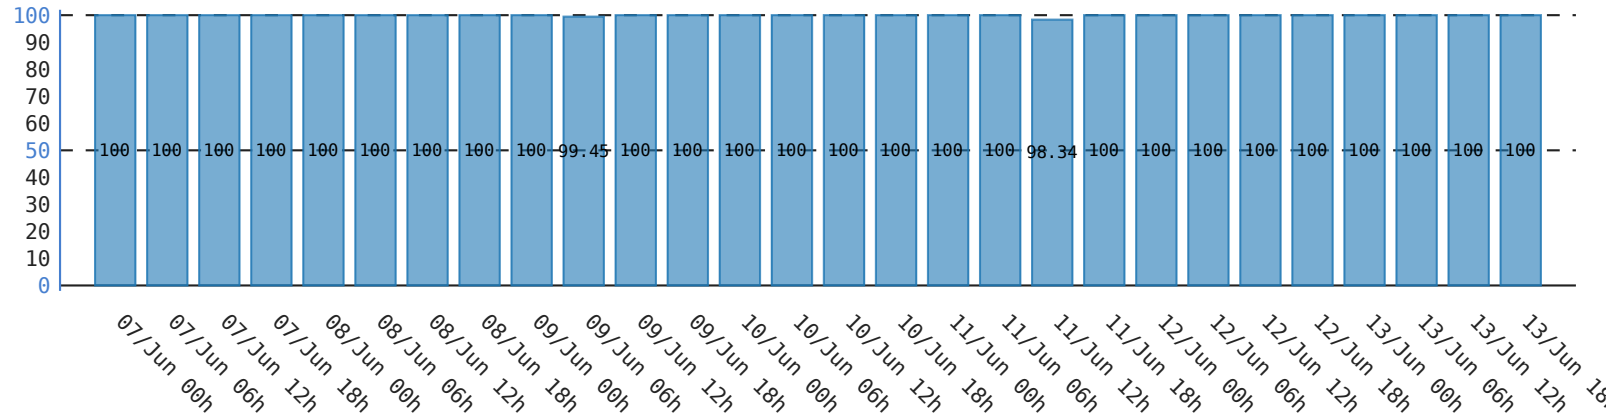

Week 23 / 2021 Monitoring Report

Bleemeo Demo

Weekly Report

example.com

| |  Uptime |  Number incident |  Response Time |
|-----------|--|---|---|
| Value | 99.92% | 2 | 887ms |
| Objective | 99.90% | 10 | 400ms |

example.com

Uptime ● Objective: 99.90%

Current week

99.92%

Current Value

8 minutes

Downtime cumulated

Tendency

Previous week

99.99%

Previous Value

example.com

Number Incident ● Objective: 10

2
Current Value

^
Tendency

1
Previous Value

Previous Value

Downtime list for example.com

Start Time

Wednesday 09 June 2021 09:36:49 (UTC)

Friday 11 June 2021 12:22:02 (UTC)

End Time

Wednesday 09 June 2021 09:38:49 (UTC)

Friday 11 June 2021 12:28:02 (UTC)