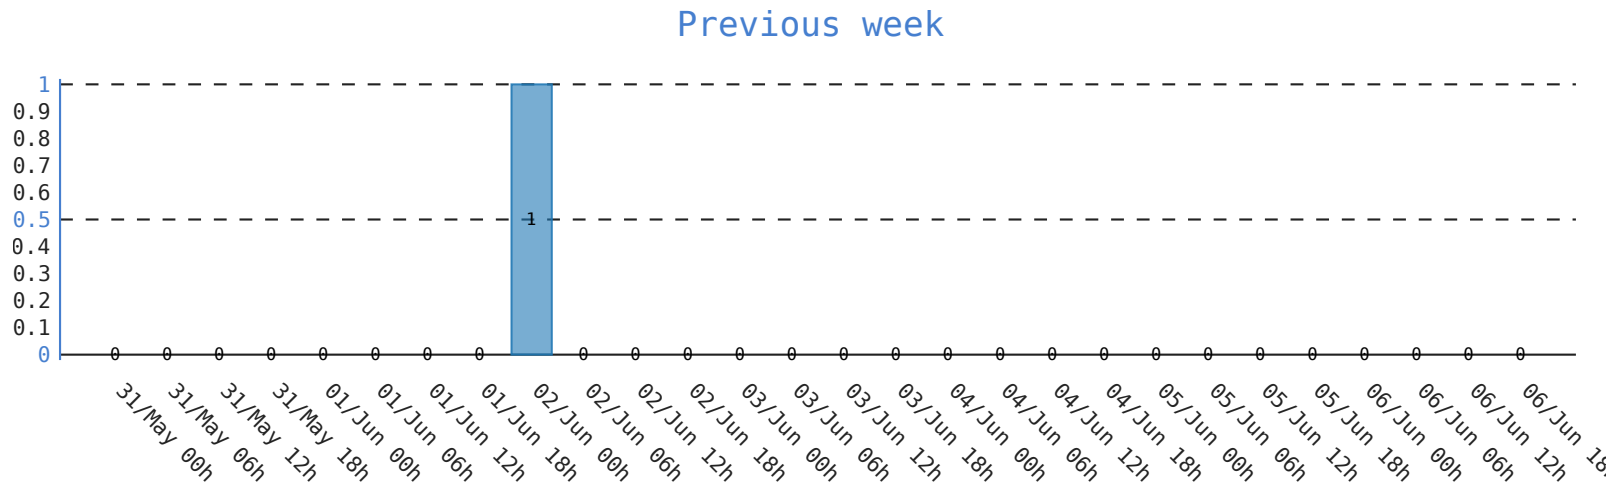

example.com

Uptime ● Objective: 99.90%

Current week

99.92%

Current Value

8 minutes

Downtime cumulated

Tendency

Previous week

99.99%

Previous Value

example.com

Number Incident ● Objective: 10

2
Current Value

^
Tendency

1
Previous Value

example.com

Response Time ● Objective: 400ms

Current week

887ms

Current Value

Tendency

Previous week

895ms