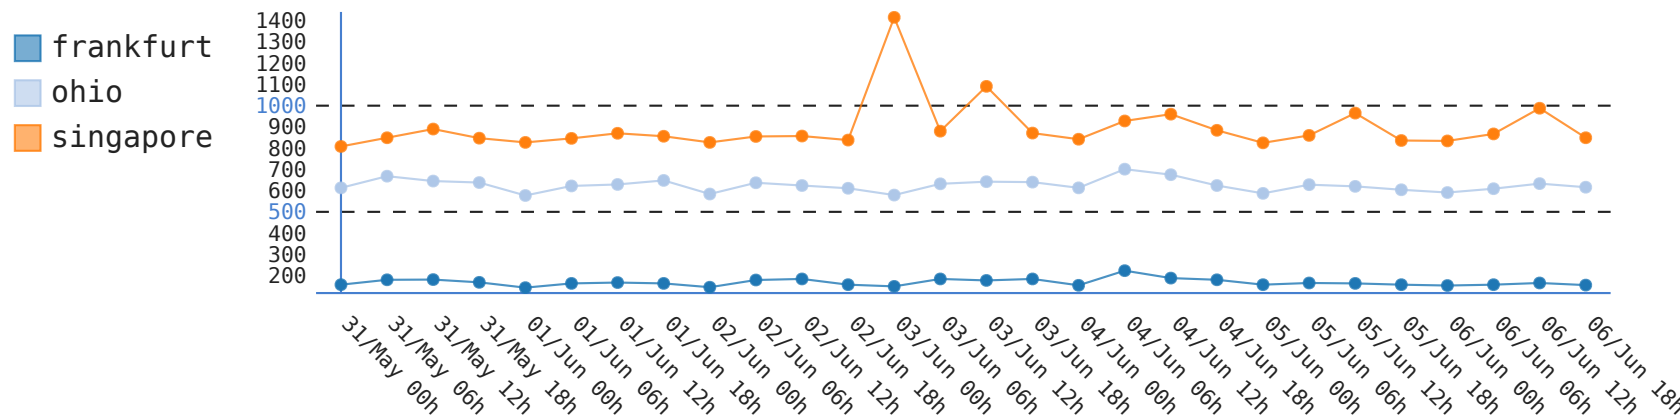

Previous week

99.99%

Previous Value

example.com

Number Incident ● Objective: 10

2
Current Value

^
Tendency

1
Previous Value

example.com

Response Time ● Objective: 400ms

Current week

887ms

Current Value

Tendency

Previous week

895ms

Previous Value

Downtime list for example.com

Start Time

Wednesday 09 June 2021 09:36:49 (UTC)

Friday 11 June 2021 12:22:02 (UTC)

End Time

Wednesday 09 June 2021 09:38:49 (UTC)

Friday 11 June 2021 12:28:02 (UTC)

Duration on this period

2 minutes

6 minutes