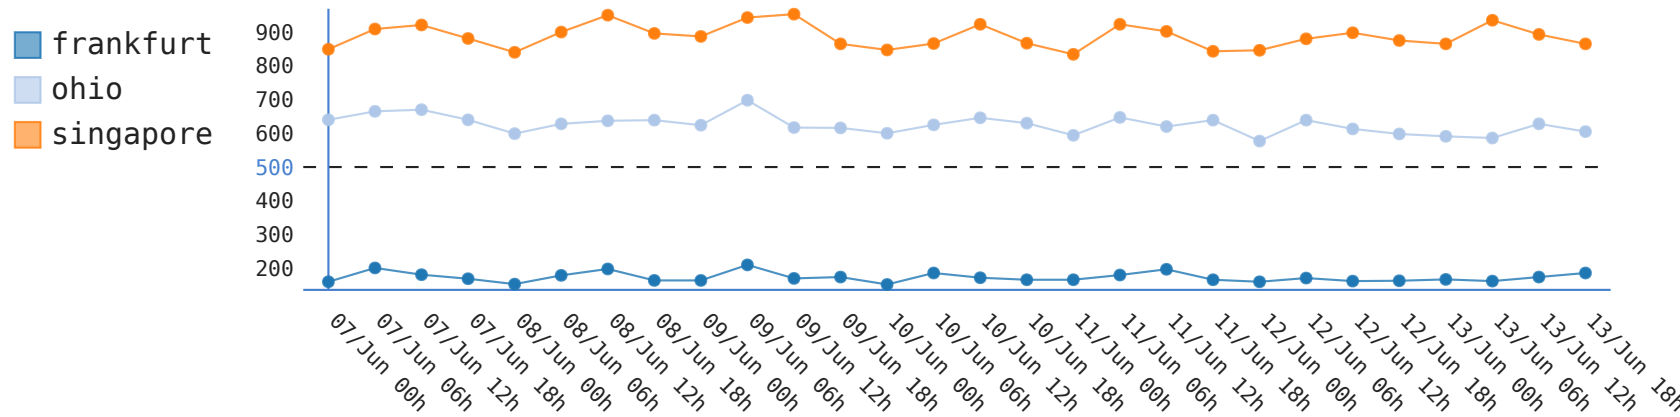

example.com

Uptime ● Objective: 99.90%

Current week

99.92%

Current Value

8 minutes

Downtime cumulated

Tendency

Previous week

99.99%

Previous Value

example.com

Number Incident ● Objective: 10

2
Current Value

^
Tendency

1
Previous Value

example.com

Response Time ● Objective: 400ms

Current week

887ms

Current Value

Tendency

Previous week

895ms